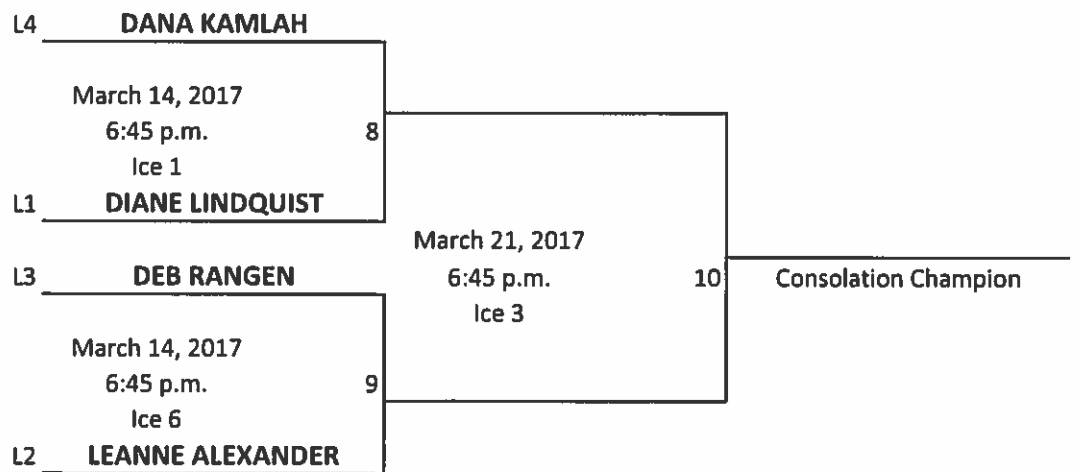

Ladies League A Side Playoff

L5 vs L6 - March 21 @ 6:45 - Ice 1

L8 vs L9 - March 21 @ 6:45 - Ice 5

Ladies League B Side Playoff