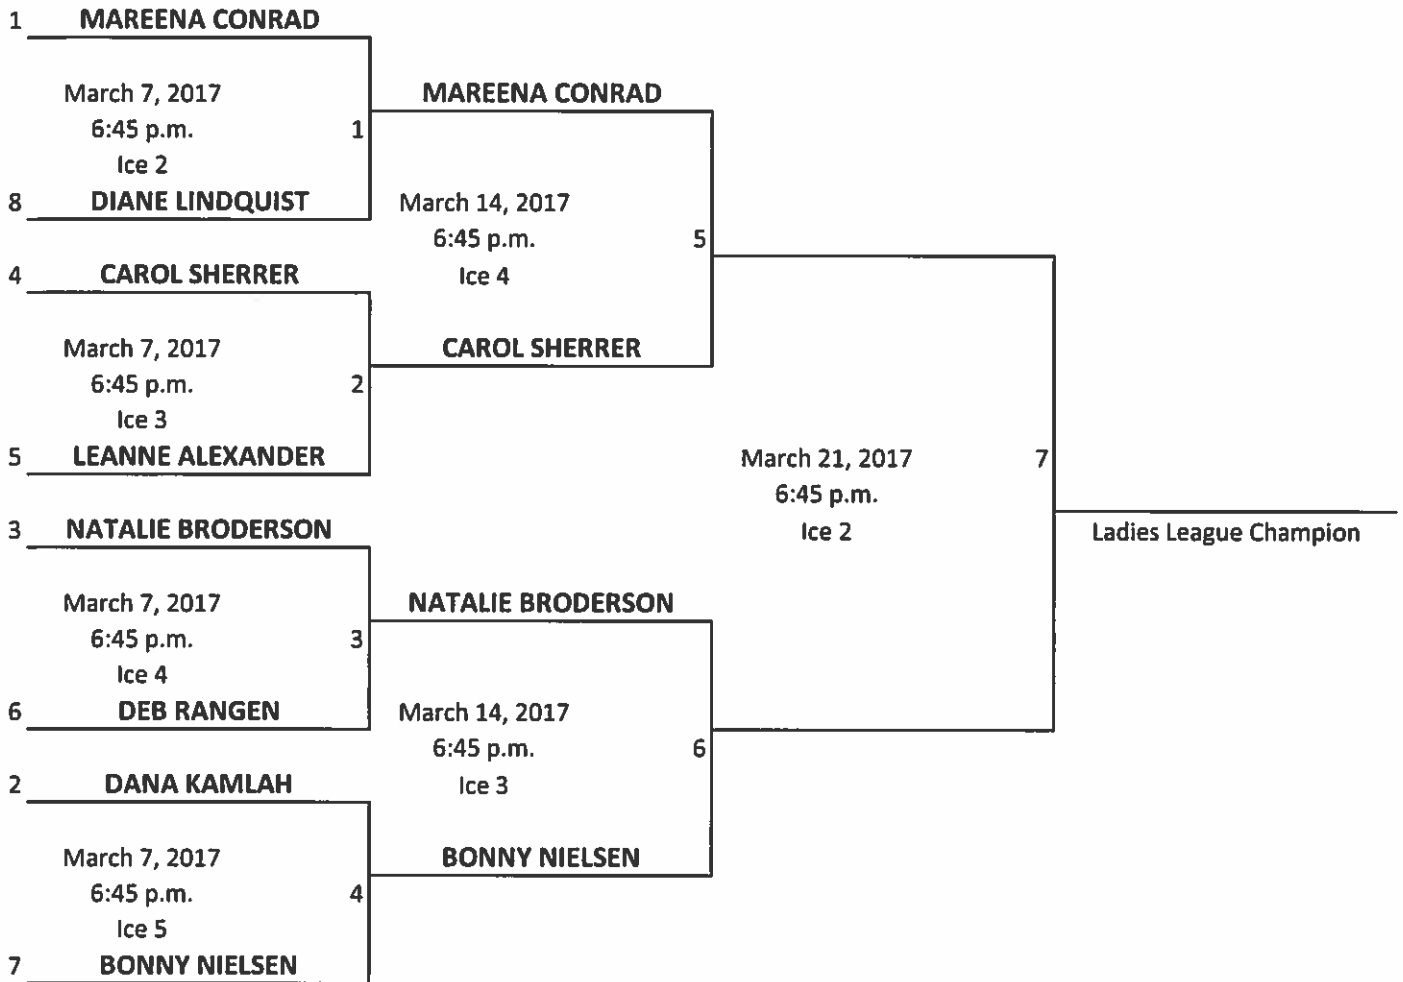

Ladies League A Side Playoff

L5 vs L6 - March 21 @ 6:45 - Ice 1

L8 vs L9 - March 21 @ 6:45 - Ice 5

Ladies League B Side Playoff